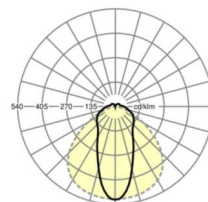

CHARACTERISTICS

Order number	19150004020
EAN number	4020863413782
Commodity code	94051190
Certification mark	IP 20, Protection class I, ENEC10 VDE, F, HACCP DIN10500/Food/IFS-application-related suitability/BRC, Indoor, CE
Impact resistance (IK rating)	IK03 (10°C bis 35°C)
Ambient temperatur	ta 10°C to 35°C
Warranty period	5 years
State funding programs	BEG - Federal funding for efficient buildings (valid only for Germany)

ELECTRICAL ENGINEERING

Controller	Electronic driver (1 pcs.)
System output	34W
Mains voltage	230V/50Hz
Energy efficiency class/light source	B

LIGHTING TECHNOLOGY

Placement	LED, Colour rendering/Light colour CRI ≥ 80 / 4000K
Colour tolerance (MacAdam)	3SDCM
Photobiological safety (Luminaire)	RG1
Nominal luminous flux	6364lm
LED service life	50000h L80/B10 (Tq 35°C)
Luminaire luminous efficiency	185lm/W
Beam angle	45° (C0) / 100° (C90)
UGR lat./long.	23.2 / 23.2

MECHANICS

Housing colour	traffic white RAL 9016
Dimensions (LxWxH/DxH)	1531mm x 63mm x 54mm
Weight (net)	2kg
Type of installation	Mounting rail system installation, Light structure

Dimensions

L	1531 mm	Length
B	63 mm	Width
H	54 mm	Height

DEEP-LINK

<https://www.regiolux.de/en/article/19150004020>

Reference	LED 6000lm 840
ηLB	100 %
Φ ↓/↑	90 % / 10 %
UGR lat./long.	23.2 / 23.2